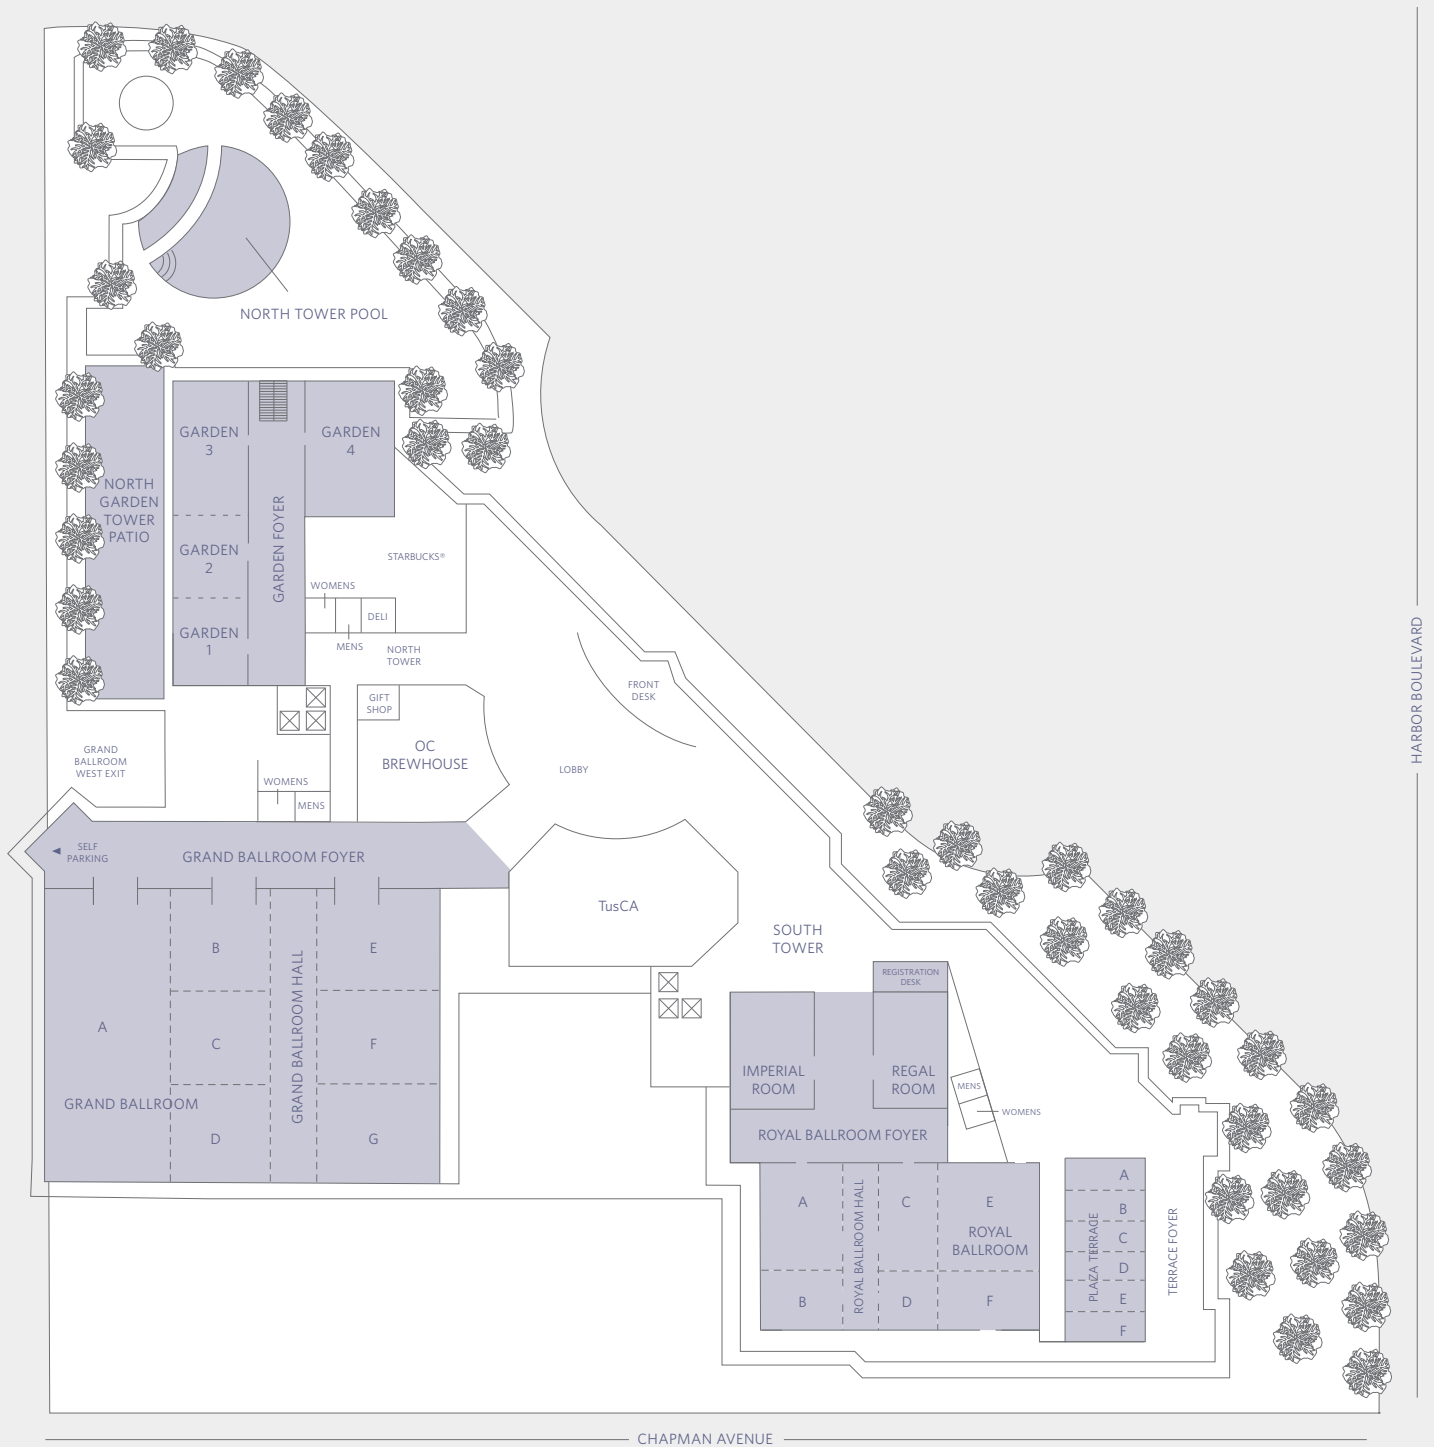

HYATT REGENCY ORANGE COUNTY
 11999 Harbor Boulevard
 Garden Grove, California 92840, USA
 T +1 714 750 1234
 F +1 714 740 0465
 orangecounty.hyatt.com

FLOOR PLAN
 First Floor

HYATT REGENCY ORANGE COUNTY
 11999 Harbor Boulevard
 Garden Grove, California 92840, USA
 T +1 714 750 1234
 F +1 714 740 0465
 orangecounty.hyatt.com

FLOOR PLAN
 Second Floor

SECOND FLOOR (NORTH TOWER)

SECOND FLOOR (SOUTH TOWER)

HYATT REGENCY ORANGE COUNTY
 11999 Harbor Boulevard
 Garden Grove, California 92840, USA
 T +1 714 750 1234
 F +1 714 740 0465
 orangecounty.hyatt.com

FLOOR PLAN
 3-D Floor Plan